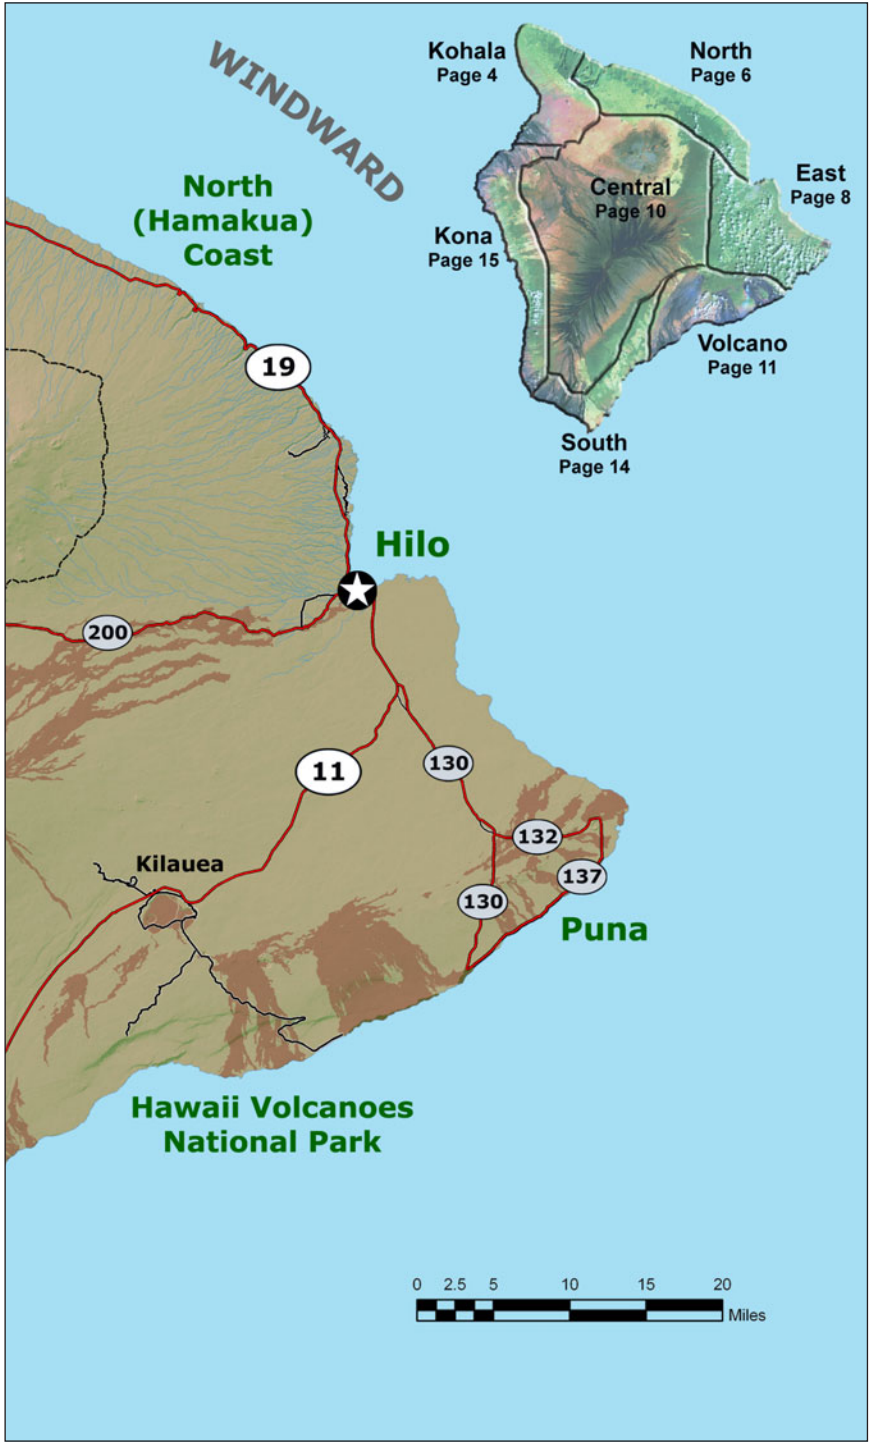

HAWAI'I MILE BY MILE

Big Island Maps

GIS/Map Cartography by:

**John Derrick
Natasha Derrick**

**Hawaiian Style Organization LLC
www.HawaiianStyle.org**

WAIMEA TOWN MAP

© Copyright 2007. Hawaiian Style Organization, LLC.

Map continued on page 18.