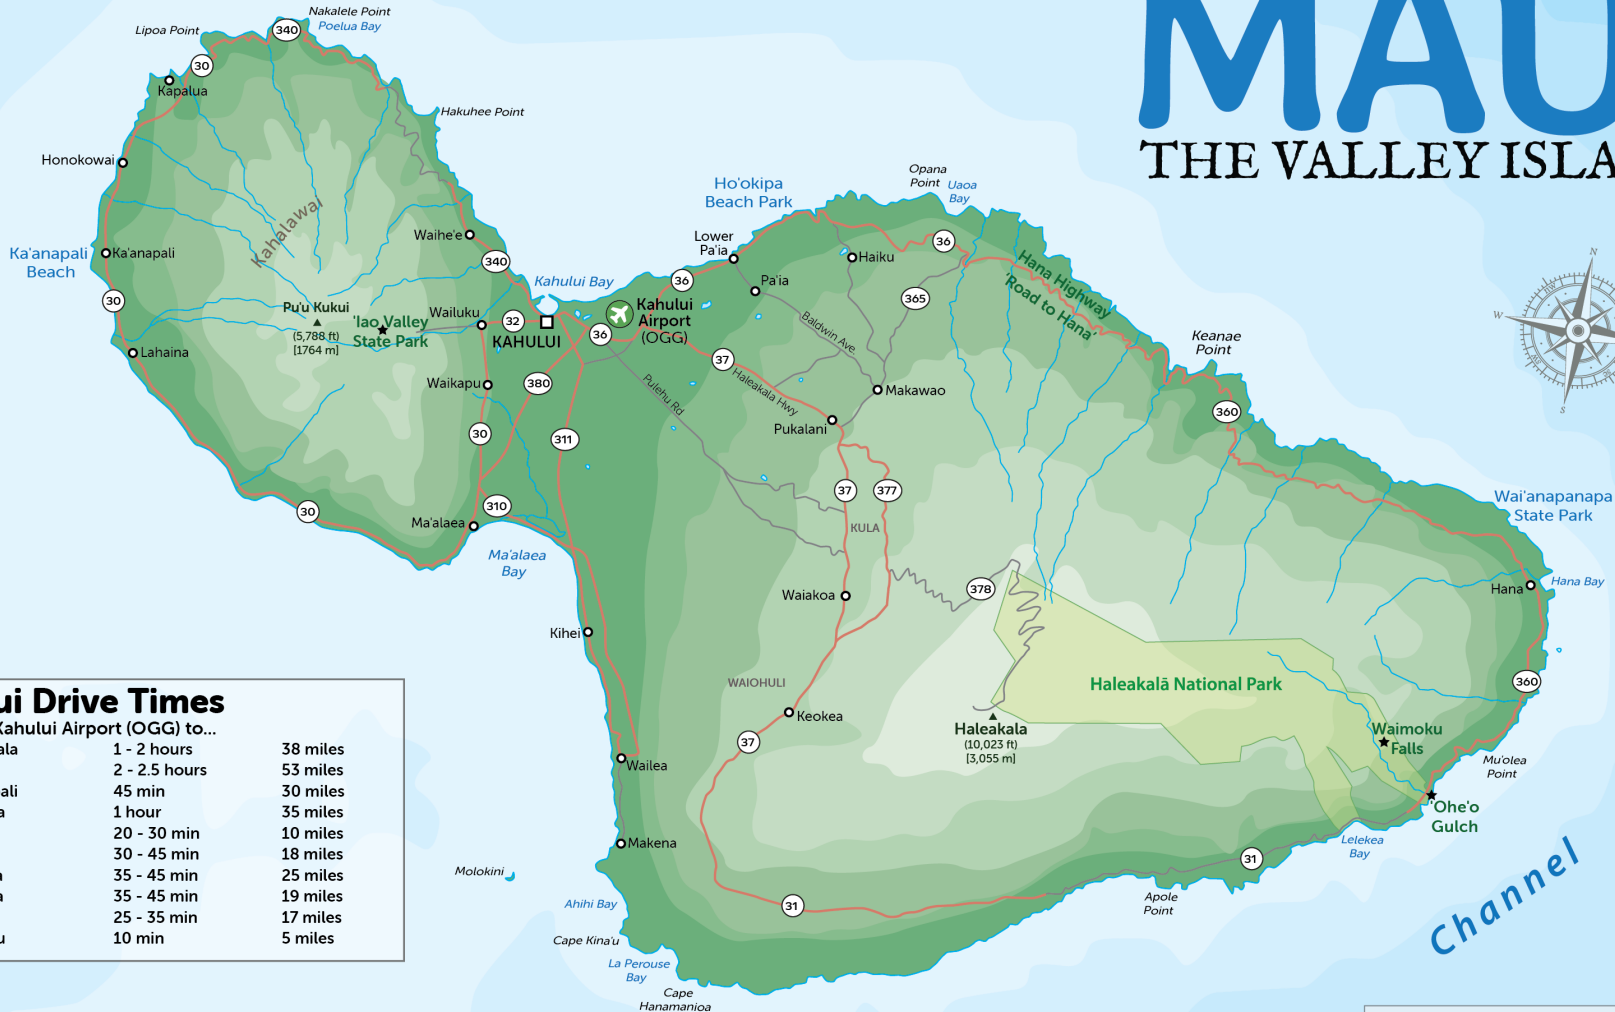

Maui

The Valley Isle

Maui Map Packet

Visit us online for great Maui travel tips, advice, and information about all the best sights, beaches, and hiking trails found on Maui: hawaii-guide.com/maui

HAWAII GUIDE
plan, book, and go...

MAUI

THE VALLEY ISLAND

Maui Drive Times
From Kahului Airport (OGG) to...

Haleakala	1 - 2 hours	38 miles
Hana	2 - 2.5 hours	53 miles
Kaanapali	45 min	30 miles
Kapalua	1 hour	35 miles
Kihei	20 - 30 min	10 miles
Kula	30 - 45 min	18 miles
Lahaina	35 - 45 min	25 miles
Makena	35 - 45 min	19 miles
Wailea	25 - 35 min	17 miles
Wailuku	10 min	5 miles

© Copyright 2021 — Guide of US, LLC. All Rights Reserved

PACIFIC OCEAN

MAUI

TOP BEACHES MAP

Maui Beach Key

- Good Swimming
- Good Snorkeling
- Guarded Beach
- Better for Sports
- Scenic Beach

© Copyright 2021 — Guide of US, LLC. All Rights Reserved