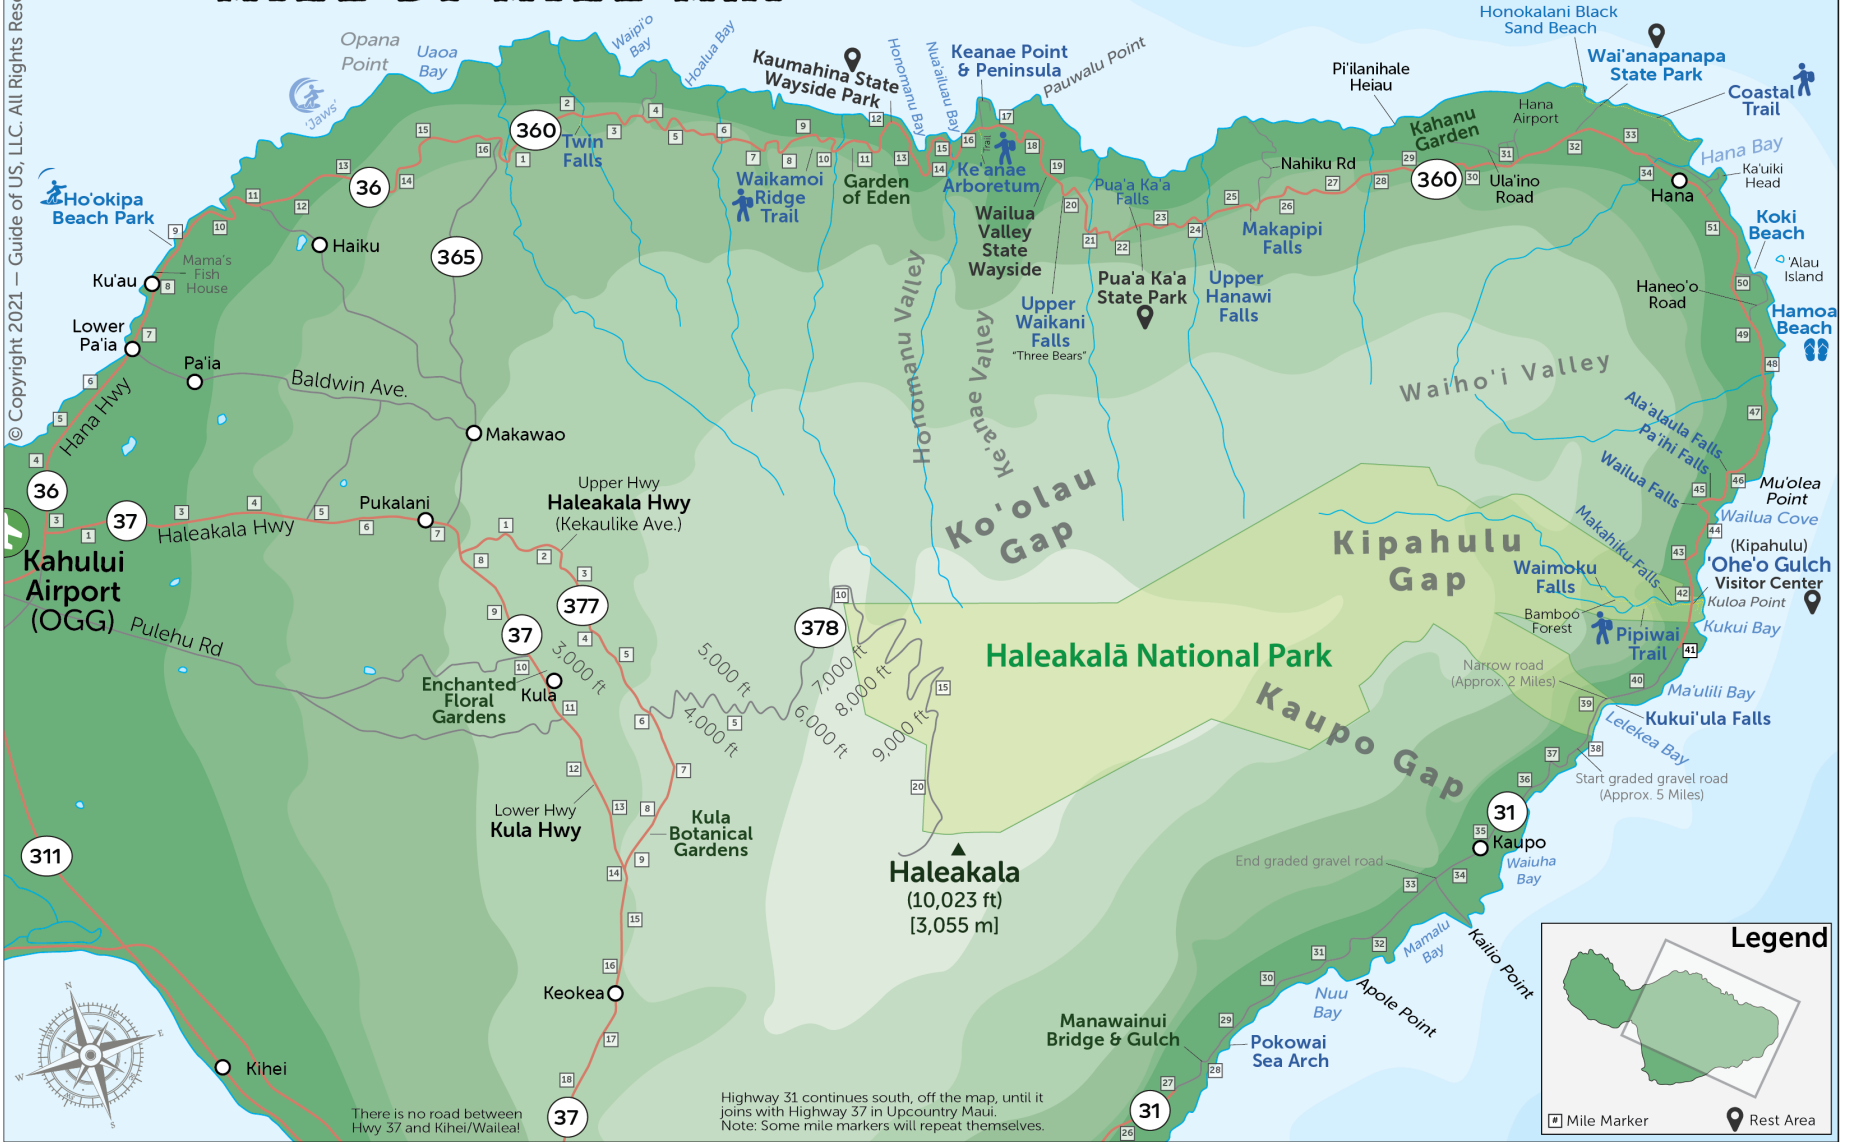

© Copyright 2021 — Guide of US, LLC. All Rights Reserved